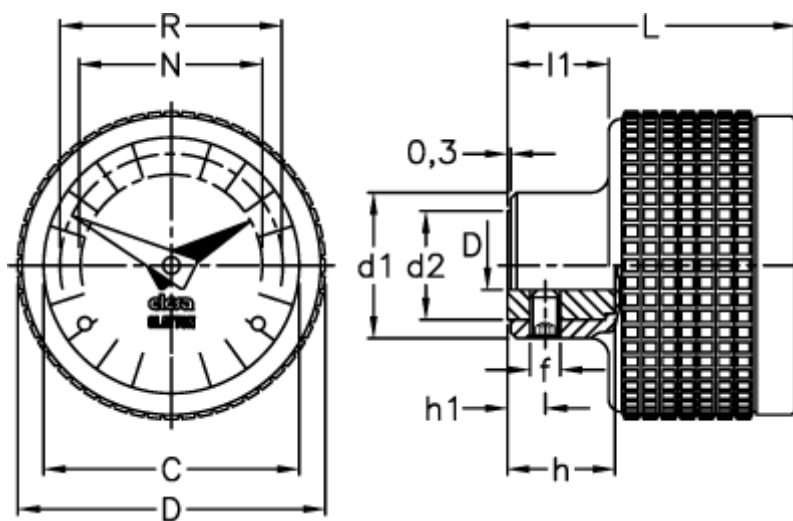

Data Sheet

Article number: 2307056161

Description: Gravity indicator CE.56161
MBT.50/GA11-0020-D

Measures

C	= 42	L	= 48
D	= 51	l1	= 16.5
d1	= 24	N	= 30
d2	= 18	R	= 37
d H7	= 8		
f	= M5		
h	= 17		
h1	= 6		